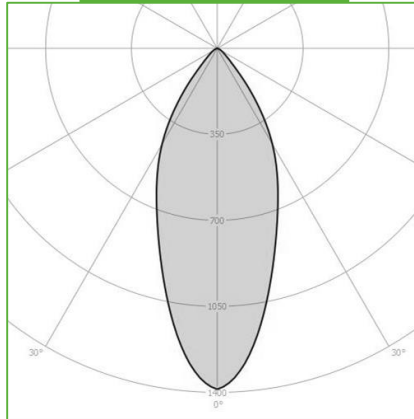

Order Code : L005001.2780W
Product Code : SIGHT.27.80.W

Features

Color : RAL
Body : Alumium
IP Grade : IP44
Installation : Recessed Mounted
Lighting Source : Mid Power LED

Performance Data

Power : 10 W
Flux : 747 lm
Efficiency : 75 lm/W
Voltage : 220-240 V AC
Frequency : 50-60 Hz
Power Factor : > 0,9
CCT (K) : 2700 K
CRI : > 80

Photometric Curve

SIGHT.27.80.W

Color Options

Dimensions