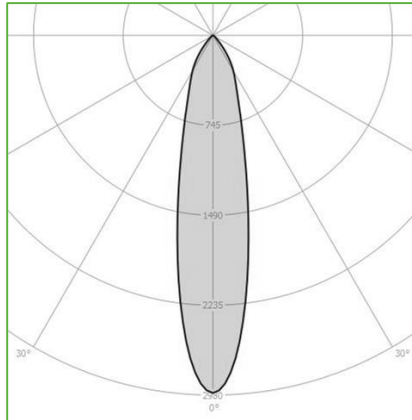

Order Code : L005001.2790N
Product Code : SIGHT.27.90.N

Features

Color : RAL
Body : Alumium
IP Grade : IP44
Installation : Recessed Mounted
Lighting Source : Mid Power LED

Performance Data

Power : 10 W
Flux : 710 lm
Efficiency : 72 lm/W
Voltage : 220-240 V AC
Frequency : 50-60 Hz
Power Factor : > 0,9
CCT (K) : 2700 K
CRI : > 90

Photometric Curve

siberled

www.siberled.com

Istanbul Yolu 26. Km Susuz mah. Yenimahalle / Ankara / Türkiye
T: +903123517686 siber@siberled.com

SIGHT.27.90.N

Color Options

Dimensions