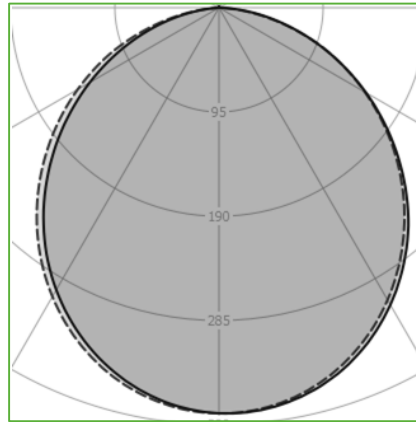

Order Code : L0050060.30.80W
 Product Code : SLIM-12.30.80.W

Features

Color : RAL
 Body : Alumium
 IP Grade : IP44
 Installation : Recessed Mounted
 Lighting Source : Mid Power LED

Performance Data

Power : 16 W
 Flux : 750lm
 Efficiency : 48 lm/W
 Voltage : 220-240 V AC
 Frequency : 50-60 Hz
 Power Factor : > 0,9
 CCT (K) : 3000 K
 CRI : > 80

Photometric Curve

SLIM-12.30.80W

Color Options

Dimensions