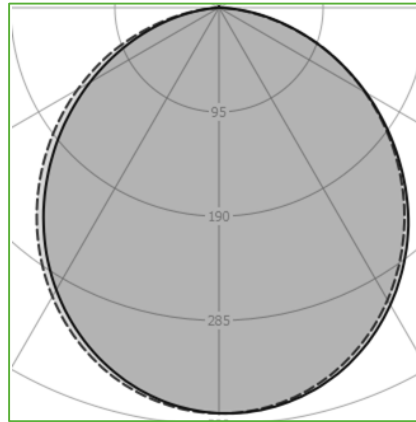

Order Code : L0050060.40.80W
Product Code : SLIM-12.40.80.W

Features

Color : RAL
Body : Alumium
IP Grade : IP44
Installation : Recessed Mounted
Lighting Source : Mid Power LED

Performance Data

Power : 16 W
Flux : 825lm
Efficiency : 52 lm/W
Voltage : 220-240 V AC
Frequency : 50-60 Hz
Power Factor : > 0,9
CCT (K) : 4000 K
CRI : > 80

Photometric Curve

siberled

www.siberled.com

Istanbul Yolu 26. Km Susuz mah. Yenimahalle / Ankara / Türkiye
T: +903123517686 siber@siberled.com

SLIM-12.40.80W

Color Options

Dimensions