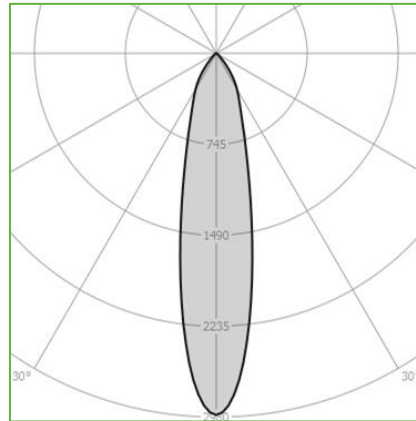

Order Code : L005004.2780N
 Product Code : DARK.27.80.N

Features

Color : RAL
 Body : Alumium
 IP Grade : IP44
 Installation : Recessed Mounted
 Lighting Source : Mid Power LED

Performance Data

Power : 10 W
 Flux : 568 lm
 Efficiency : 57 lm/W
 Voltage : 220-240 V AC
 Frequency : 50-60 Hz
 Power Factor : > 0,9
 CCT (K) : 2700 K
 CRI : > 80

Photometric Curve

DARK.27.80.N

Color Options

Dimensions