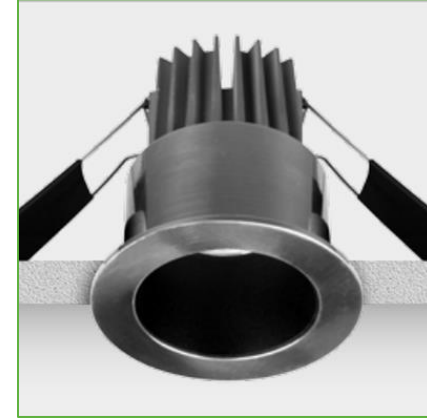

Order Code : L005004.2780N
 Product Code : DARK.27.80.N

Features

Color : RAL
 Body : Alumium
 IP Grade : IP44
 Installation : Recessed Mounted
 Lighting Source : Mid Power LED

Performance Data

Power : 10 W
 Flux : 568 lm
 Efficiency : 57 lm/W
 Voltage : 220-240 V AC
 Frequency : 50-60 Hz
 Power Factor : > 0,9
 CCT (K) : 2700 K
 CRI : > 80

Photometric Curve

DARK.27.80.N

Color Options

Dimensions