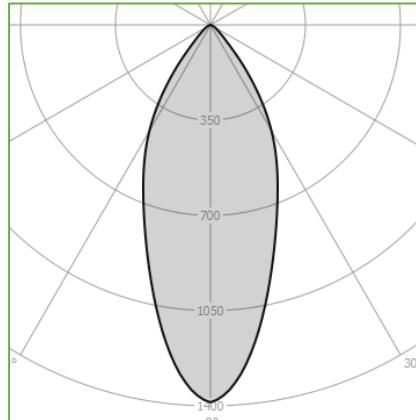

Order Code : L005004.2780W
 Product Code : DARK.27.80.W

Features

Color : RAL
 Body : Alumium
 IP Grade : IP44
 Installation : Recessed Mounted
 Lighting Source : Mid Power LED

Performance Data

Power : 10 W
 Flux : 568 lm
 Efficiency : 57 lm/W
 Voltage : 220-240 V AC
 Frequency : 50-60 Hz
 Power Factor : > 0,9
 CCT (K) : 2700 K
 CRI : > 80

Photometric Curve

siberled

www.siberled.com

Istanbul Yolu 26. Km Susuz mah. Yenimahalle / Ankara / Türkiye
 T: +903123517686 siber@siberled.com

DARK.27.80.W

Color Options

Dimensions