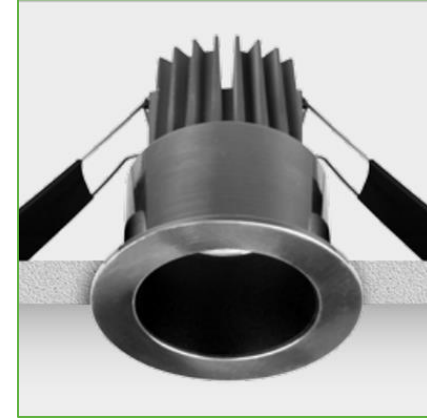

Order Code : L005004.2780W
 Product Code : DARK.27.80.W

Features

Color : RAL
 Body : Alumium
 IP Grade : IP44
 Installation : Recessed Mounted
 Lighting Source : Mid Power LED

Performance Data

Power : 10 W
 Flux : 568 lm
 Efficiency : 57 lm/W
 Voltage : 220-240 V AC
 Frequency : 50-60 Hz
 Power Factor : > 0,9
 CCT (K) : 2700 K
 CRI : > 80

Photometric Curve

siberled

www.siberled.com

Istanbul Yolu 26. Km Susuz mah. Yenimahalle / Ankara / Türkiye
 T: +903123517686 siber@siberled.com

DARK.27.80.W

Color Options

Dimensions