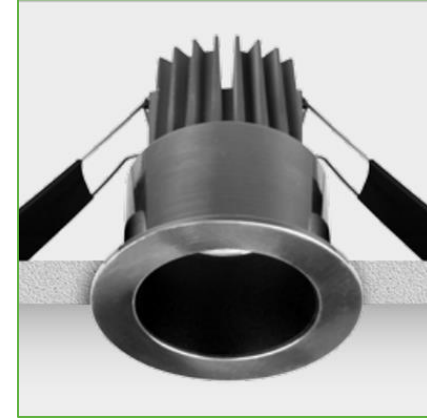

Order Code : L005004.2790M
Product Code : DARK.27.90.M

Features

Color : RAL
Body : Alumium
IP Grade : IP44
Installation : Recessed Mounted
Lighting Source : Mid Power LED

Performance Data

Power : 10 W
Flux : 540 lm
Efficiency : 55 lm/W
Voltage : 220-240 V AC
Frequency : 50-60 Hz
Power Factor : > 0,9
CCT (K) : 2700 K
CRI : > 90

Photometric Curve

siberled

www.siberled.com

Istanbul Yolu 26. Km Susuz mah. Yenimahalle / Ankara / Türkiye
T: +903123517686 siber@siberled.com

DARK.27.90.M

Color Options

Dimensions