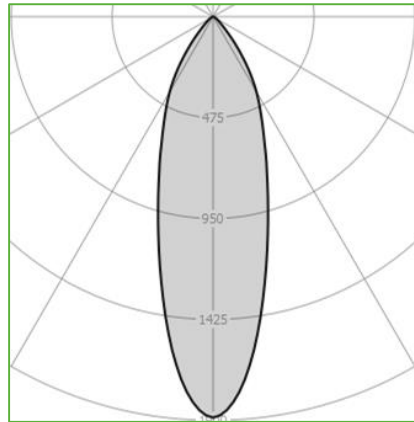

Order Code : L005004.2790M
Product Code : DARK.27.90.M

Features

Color : RAL
Body : Alumium
IP Grade : IP44
Installation : Recessed Mounted
Lighting Source : Mid Power LED

Performance Data

Power : 10 W
Flux : 540 lm
Efficiency : 55 lm/W
Voltage : 220-240 V AC
Frequency : 50-60 Hz
Power Factor : > 0,9
CCT (K) : 2700 K
CRI : > 90

Photometric Curve

siberled

www.siberled.com

Istanbul Yolu 26. Km Susuz mah. Yenimahalle / Ankara / Türkiye
T: +903123517686 siber@siberled.com

DARK.27.90.M

Color Options

Dimensions