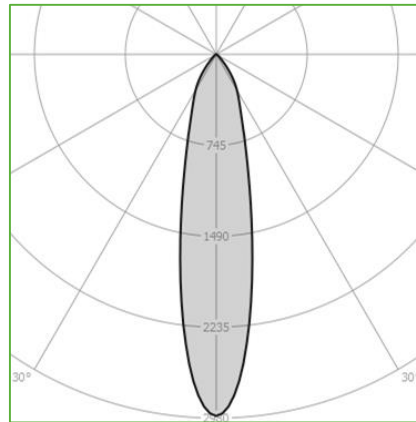

Order Code : L005004.3080N
Product Code : DARK.30.80.N

Features

Color : RAL
Body : Alumium
IP Grade : IP44
Installation : Recessed Mounted
Lighting Source : Mid Power LED

Performance Data

Power : 10 W
Flux : 586 lm
Efficiency : 59 lm/W
Voltage : 220-240 V AC
Frequency : 50-60 Hz
Power Factor : > 0,9
CCT (K) : 3000 K
CRI : > 80

Photometric Curve

siberled

www.siberled.com

Istanbul Yolu 26. Km Susuz mah. Yenimahalle / Ankara / Türkiye
T: +903123517686 siber@siberled.com

DARK.30.80.N

Color Options

Dimensions