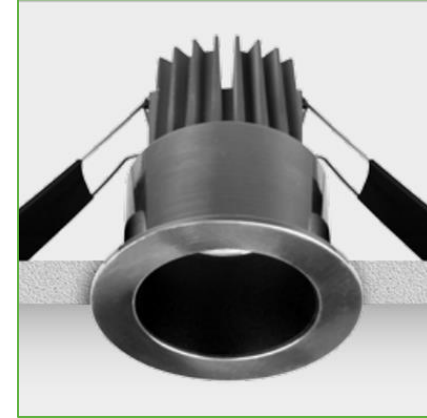

Order Code : L005004.3080N
Product Code : DARK.30.80.N

Features

Color : RAL
Body : Alumium
IP Grade : IP44
Installation : Recessed Mounted
Lighting Source : Mid Power LED

Performance Data

Power : 10 W
Flux : 586 lm
Efficiency : 59 lm/W
Voltage : 220-240 V AC
Frequency : 50-60 Hz
Power Factor : > 0,9
CCT (K) : 3000 K
CRI : > 80

Photometric Curve

siberled

www.siberled.com

Istanbul Yolu 26. Km Susuz mah. Yenimahalle / Ankara / Türkiye
T: +903123517686 siber@siberled.com

DARK.30.80.N

Color Options

Dimensions