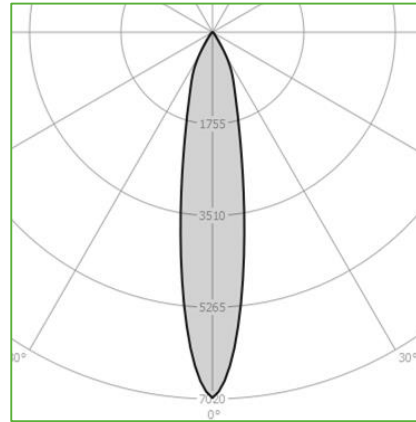

Order Code : L005009.2780N
 Product Code : NERO.27.80.N

Features

Color : RAL
 Body : Alumium
 IP Grade : IP44
 Installation : Recessed Mounted
 Lighting Source : Mid Power LED

Performance Data

Power : 10 W
 Flux : 515 lm
 Efficiency : 52 lm/W
 Voltage : 220-240 V AC
 Frequency : 50-60 Hz
 Power Factor : > 0,9
 CCT (K) : 2700 K
 CRI : > 80

Photometric Curve

siberled

www.siberled.com

Istanbul Yolu 26. Km Susuz mah. Yenimahalle / Ankara / Türkiye
 T: +903123517686 siber@siberled.com

NERO.27.80.N

Color Options

Dimensions