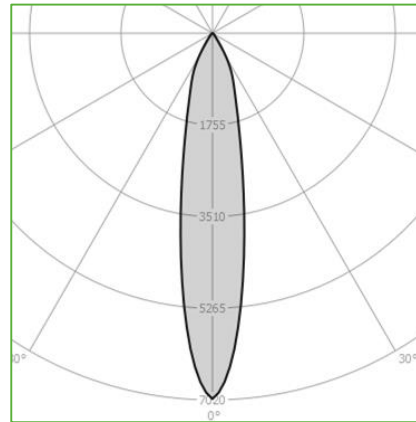

Order Code : L005009.2790N
Product Code : NERO.27.90.N

Features

Color : RAL
Body : Alumium
IP Grade : IP44
Installation : Recessed Mounted
Lighting Source : Mid Power LED

Performance Data

Power : 10 W
Flux : 489 lm
Efficiency : 49 lm/W
Voltage : 220-240 V AC
Frequency : 50-60 Hz
Power Factor : > 0,9
CCT (K) : 2700 K
CRI : > 90

Photometric Curve

siberled

www.siberled.com

Istanbul Yolu 26. Km Susuz mah. Yenimahalle / Ankara / Türkiye
T: +903123517686 siber@siberled.com

NERO.27.90.N

Color Options

Dimensions