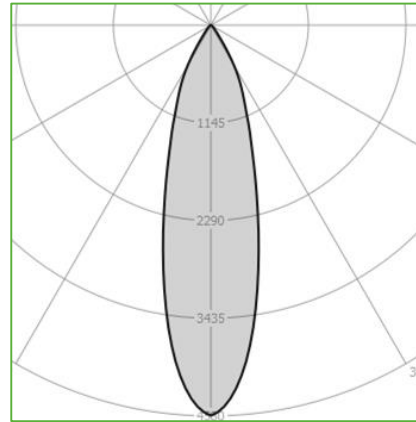

Order Code : L005009.3080M
Product Code : NERO.30.80.M

Features

Color : RAL
Body : Alumium
IP Grade : IP44
Installation : Recessed Mounted
Lighting Source : Mid Power LED

Performance Data

Power : 10 W
Flux : 531 lm
Efficiency : 54 lm/W
Voltage : 220-240 V AC
Frequency : 50-60 Hz
Power Factor : > 0,9
CCT (K) : 3000 K
CRI : > 80

Photometric Curve

siberled

www.siberled.com

Istanbul Yolu 26. Km Susuz mah. Yenimahalle / Ankara / Türkiye
T: +903123517686 siber@siberled.com

NERO.30.80.M

Color Options

Dimensions