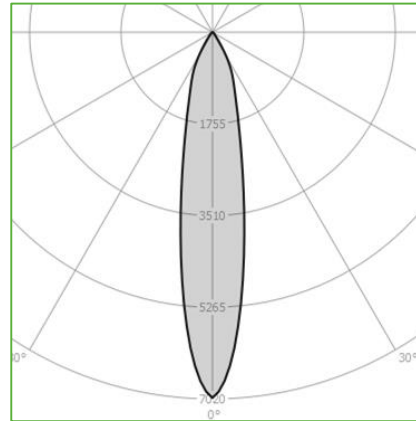

Order Code : L005009.3080N
 Product Code : NERO.30.80.N

Features

Color : RAL
 Body : Alumium
 IP Grade : IP44
 Installation : Recessed Mounted
 Lighting Source : Mid Power LED

Performance Data

Power : 10 W
 Flux : 531 lm
 Efficiency : 54 lm/W
 Voltage : 220-240 V AC
 Frequency : 50-60 Hz
 Power Factor : > 0,9
 CCT (K) : 3000 K
 CRI : > 80

Photometric Curve

siberled

www.siberled.com

Istanbul Yolu 26. Km Susuz mah. Yenimahalle / Ankara / Türkiye
 T: +903123517686 siber@siberled.com

NERO.30.80.N

Color Options

Dimensions