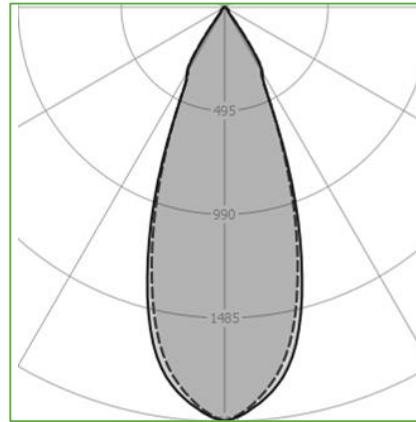

Order Code : L0050049.30.80M
Product Code : TRACK-15.30.80.M

Features

Color : RAL
Body : Alumium
IP Grade : IP44
Installation : Recessed Mounted
Lighting Source : Mid Power LED

Performance Data

Power : 45 W
Flux : 3328lm
Efficiency : 73 lm/W
Voltage : 220-240 V AC
Frequency : 50-60 Hz
Power Factor : > 0,9
CCT (K) : 3000 K
CRI : > 80

Photometric Curve