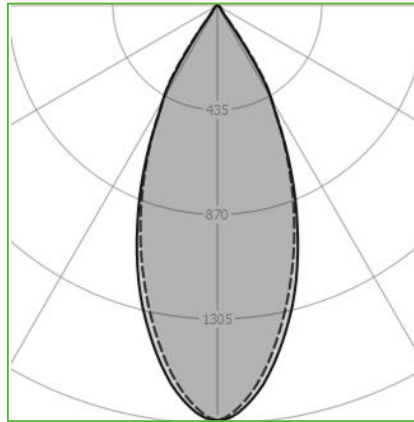

Order Code : L0050049.30.80W
Product Code : TRACK-15.30.80.W

Features

Color : RAL
Body : Alumium
IP Grade : IP44
Installation : Recessed Mounted
Lighting Source : Mid Power LED

Performance Data

Power : 45 W
Flux : 3328lm
Efficiency : 73 lm/W
Voltage : 220-240 V AC
Frequency : 50-60 Hz
Power Factor : > 0,9
CCT (K) : 3000 K
CRI : > 80

Photometric Curve

siberled

www.siberled.com

Istanbul Yolu 26. Km Susuz mah. Yenimahalle / Ankara / Türkiye
T: +903123517686 siber@siberled.com

TRACK-15.30.80W

Color Options

White Antrasite Black

Dimensions

185 mm

168 mm