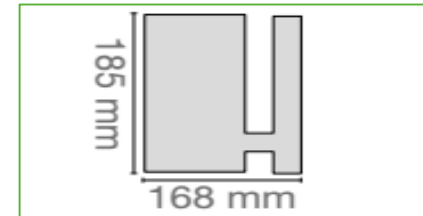

Order Code : L0050049.30.80W
Product Code : TRACK-15.30.80.W

Features

Color : RAL
Body : Alumium
IP Grade : IP44
Installation : Recessed Mounted
Lighting Source : Mid Power LED

Performance Data

Power : 45 W
Flux : 3328lm
Efficiency : 73 lm/W
Voltage : 220-240 V AC
Frequency : 50-60 Hz
Power Factor : > 0,9
CCT (K) : 3000 K
CRI : > 80

Photometric Curve

siberled

www.siberled.com

Istanbul Yolu 26. Km Susuz mah. Yenimahalle / Ankara / Türkiye
T: +903123517686 siber@siberled.com

TRACK-15.30.80W

Color Options

White Antrasite Black

Dimensions

185 mm

168 mm