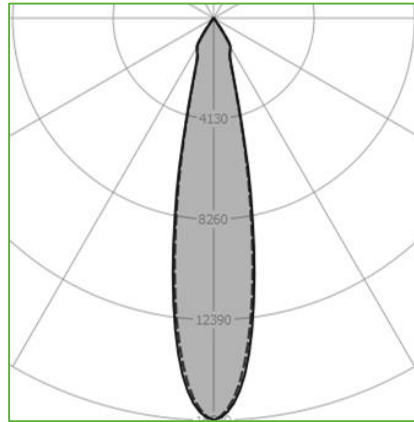

Order Code : L0050049.30.90N
Product Code : TRACK-15.30.90.N

Features

Color : RAL
Body : Alumium
IP Grade : IP44
Installation : Recessed Mounted
Lighting Source : Mid Power LED

Performance Data

Power : 45 W
Flux : 3162lm
Efficiency : 70 lm/W
Voltage : 220-240 V AC
Frequency : 50-60 Hz
Power Factor : > 0,9
CCT (K) : 3000 K
CRI : > 90

Photometric Curve

siberled

www.siberled.com

Istanbul Yolu 26. Km Susuz mah. Yenimahalle / Ankara / Türkiye
T: +903123517686 siber@siberled.com

TRACK-15.30.90N

Color Options

Dimensions