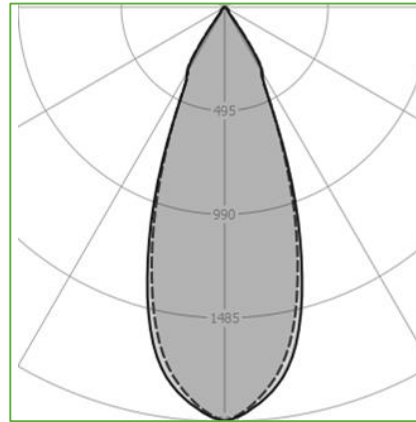

Order Code : L0050049.40.80M
Product Code : TRACK-15.40.80.M

Features

Color : RAL
Body : Alumium
IP Grade : IP44
Installation : Recessed Mounted
Lighting Source : Mid Power LED

Performance Data

Power : 45 W
Flux : 3661lm
Efficiency : 81 lm/W
Voltage : 220-240 V AC
Frequency : 50-60 Hz
Power Factor : > 0,9
CCT (K) : 4000 K
CRI : > 80

Photometric Curve

siberled

www.siberled.com

Istanbul Yolu 26. Km Susuz mah. Yenimahalle / Ankara / Türkiye
T: +903123517686 siber@siberled.com

TRACK-15.40.80M

Color Options

Dimensions