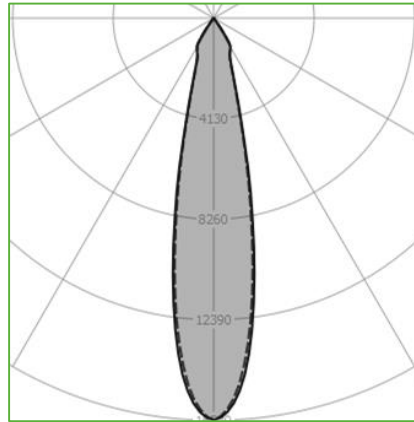

Order Code : L0050049.40.80N
 Product Code : TRACK-15.40.80.N

Features

Color : RAL
 Body : Alumium
 IP Grade : IP44
 Installation : Recessed Mounted
 Lighting Source : Mid Power LED

Performance Data

Power : 45 W
 Flux : 3661lm
 Efficiency : 81 lm/W
 Voltage : 220-240 V AC
 Frequency : 50-60 Hz
 Power Factor : > 0,9
 CCT (K) : 4000 K
 CRI : > 80

Photometric Curve

siberled

www.siberled.com

Istanbul Yolu 26. Km Susuz mah. Yenimahalle / Ankara / Türkiye
 T: +903123517686 siber@siberled.com

TRACK-15.40.80N

Color Options

Dimensions