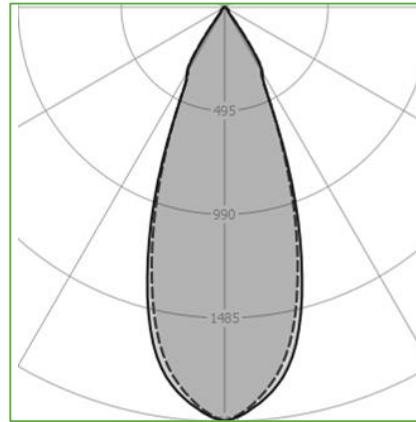

Order Code : L0050049.40.90M
Product Code : TRACK-15.40.90.M

Features

Color : RAL
Body : Alumium
IP Grade : IP44
Installation : Recessed Mounted
Lighting Source : Mid Power LED

Performance Data

Power : 45 W
Flux : 3478lm
Efficiency : 77 lm/W
Voltage : 220-240 V AC
Frequency : 50-60 Hz
Power Factor : > 0,9
CCT (K) : 4000 K
CRI : > 90

Photometric Curve

siberled

www.siberled.com

Istanbul Yolu 26. Km Susuz mah. Yenimahalle / Ankara / Türkiye
T: +903123517686 siber@siberled.com

TRACK-15.40.90M

Color Options

Dimensions